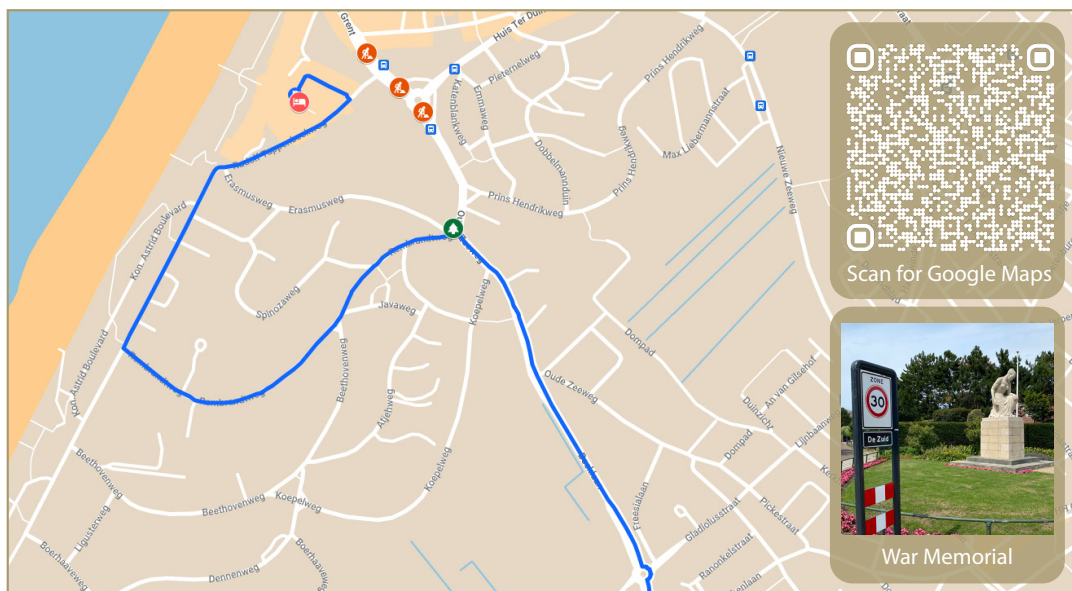

GRAND HOTEL
HUIS TER DUIN
★★★★★

Traffic disruption

From September 4, 2023 to December 22, 2023, there will be road works on the Grent and Picképlein in Noordwijk. This results that the shortest road towards Grand Hotel Huis ter Duin will not be accessible. You will be diverted at several locations in Noordwijk. Therefore, please follow the yellow signs with "Z". From the war memorial, you can follow the signs with the Huis ter Duin logo. You can also follow the directions below:

From Leiden/The Hague/N206:

- Take the **exit 8a Katwijk/Valkenburg/Noordwijk/N206**.
- Take the **exit Noordwijk** (N206) and follow the traffic signs to Noordwijk.
- Then drive straight ahead on **Beeklaan**.
- When driving on the **Oude Zeeweg**, turn left onto the **Rembrandtweg**. The intersection can be identified by the War Memorial. (See photo).
- Drive straight down Rembrandtweg towards **Koningin Astrid Boulevard**.
- When you arrive at Koningin Astrid Boulevard, turn right.
- Drive all the way down the Boulevard. **Grand Hotel Huis ter Duin** is on your left where you can enter the grounds through the gates.

From Amsterdam/A44:

- Take the **exit 8a Katwijk/Valkenburg/N206**.
- Take the **exit Noordwijk** (N206) and follow the traffic signs to Noordwijk.
- Then drive straight ahead on **Beeklaan**.
- When driving on the **Oude Zeeweg**, turn left onto the **Rembrandtweg**. The intersection can be identified by the War Memorial. (See photo).
- Drive straight down Rembrandtweg towards **Koningin Astrid Boulevard**.
- When you arrive at Koningin Astrid Boulevard, turn right.
- Drive all the way down the Boulevard. **Grand Hotel Huis ter Duin** is on your left where you can enter the grounds through the gates.

TIP!

During the indicated period, several road works are planned around the access roads towards Noordwijk. Therefore, please check your navigation before your departure.