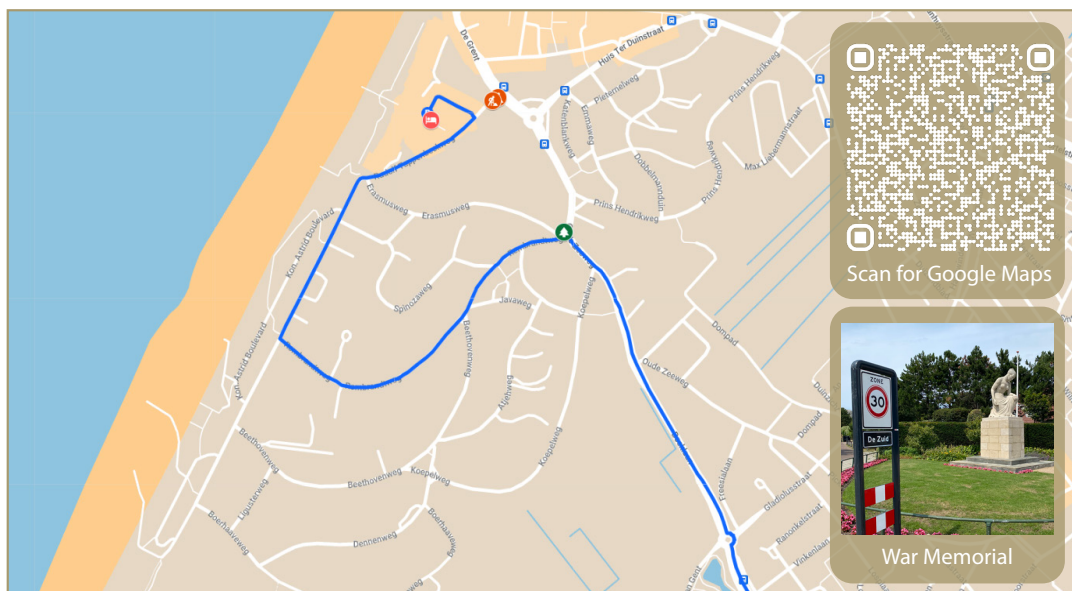

## Traffic disruption

Road works will take place on Tuesday the 13th of February 2024 from 6:00 am to 6:00 pm on the T-junction at the Rudolf Tappenbeckweg from the Grent in Noordwijk. This results that the shortest road towards Grand Hotel Huis ter Duin will not be accessible. You will be diverted at several locations in Noordwijk. Therefore, please follow the temporary diversions signs. You can also follow the following directions:

### From Leiden/The Hague/N206:

- Take the **exit 8a Katwijk/Valkenburg/Noordwijk/N206**.
- Take the **exit Noordwijk** (N206) and follow the traffic signs to Noordwijk.
- Then drive straight ahead on **Beeklaan**.
- When driving on the **Oude Zeeweg**, turn left onto the **Rembrandtweg**. The intersection can be identified by the War Memorial. (See photo).
- Drive straight down Rembrandtweg towards **Koningin Astrid Boulevard**.
- When you arrive at Koningin Astrid Boulevard, turn right.
- Drive all the way down the Boulevard. **Grand Hotel Huis ter Duin** is on your left where you can enter the grounds through the gates.

### From Amsterdam/A44:

- Take the **exit 8a Katwijk/Valkenburg/N206**.
- Take the **exit Noordwijk** (N206) and follow the traffic signs to Noordwijk.
- Then drive straight ahead on **Beeklaan**.
- When driving on the **Oude Zeeweg**, turn left onto the **Rembrandtweg**. The intersection can be identified by the War Memorial. (See photo).
- Drive straight down Rembrandtweg towards **Koningin Astrid Boulevard**.
- When you arrive at Koningin Astrid Boulevard, turn right.
- Drive all the way down the Boulevard. **Grand Hotel Huis ter Duin** is on your left where you can enter the grounds through the gates.

### TIP!

During the indicated period, several road works are planned around the access roads towards Noordwijk. Therefore, please check your navigation before your departure.